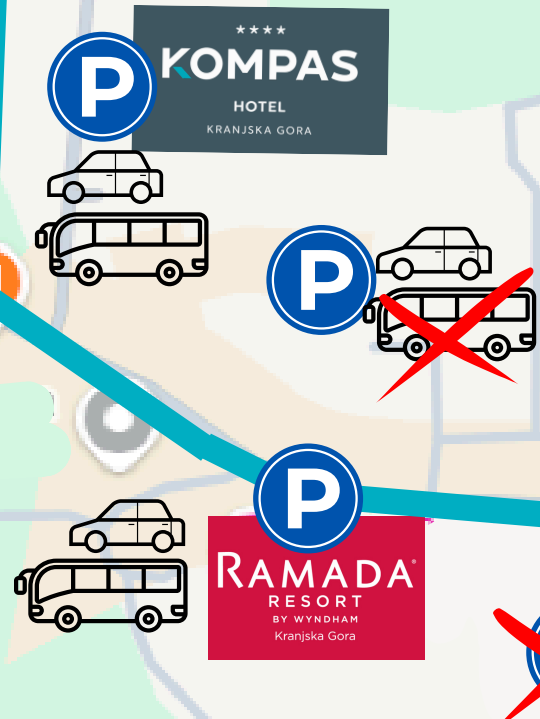

JESENICE

FRIDAY, 19.6.2026

Between **7:00 PM and 11:00 PM**, temporary road closures of up to 30 minutes will be in effect (to allow for event setup.)

SATURDAY, 20.6.2026

Guest arrivals and departures will only be possible:

FULL ROAD CLOSURE

Parking for passenger cars and vans will be available only at the parking areas of our other two hotels.

Buses are not permitted at hotel area at all!
 Any buses already parked in the hotel parking lot must be relocated no later than the day before the event.